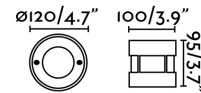

Specifications

Bulb:	COB LED 3W 3000K 60° 175Lm
Bulb included:	Yes
Transformer:	Driver
Transformer included:	Yes
Voltage:	100-240V
IP:	67
Class:	I
Material:	316 stainless steel, aluminium and glass diffuser
Designer:	
Length:	120 mm
Net Width:	120 mm
Height:	95 mm
Diameter:	120 Ø
Net Weight:	0.70 kg
Volume:	0.00211 m3