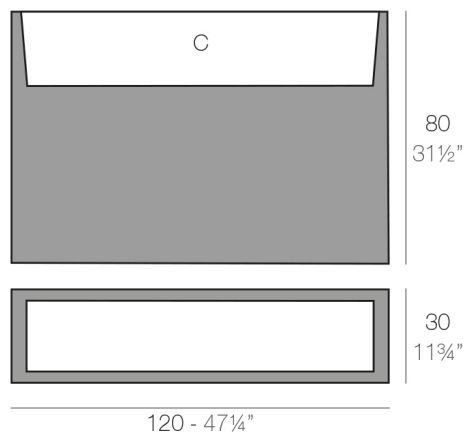

WALL 120x30x80

By MACETEROS

View online: <https://www.vondom.com/products/42430A>

Features

Description

Pot made of polyethylene resin by rotational moulding. 100% Recyclable. Item suitable for indoor and outdoor use. Available in different finishes.

Weight

18 Kg

WALL 120 cm C = 60 L 14 x 24 cm
WALL 47 1/4" C = 23 1/2 gal 19"

FINISHES

BASIC

Ref. 42430A

Matt Polyethylene

- ICE
- WHITE
- BLACK
- BRONZE
- STEEL
- ANTHRACITE
- RED
- PISTACHIO
- ORANGE
- KHAKI
- NAVY
- TAUPE
- PLUM
- ECRU