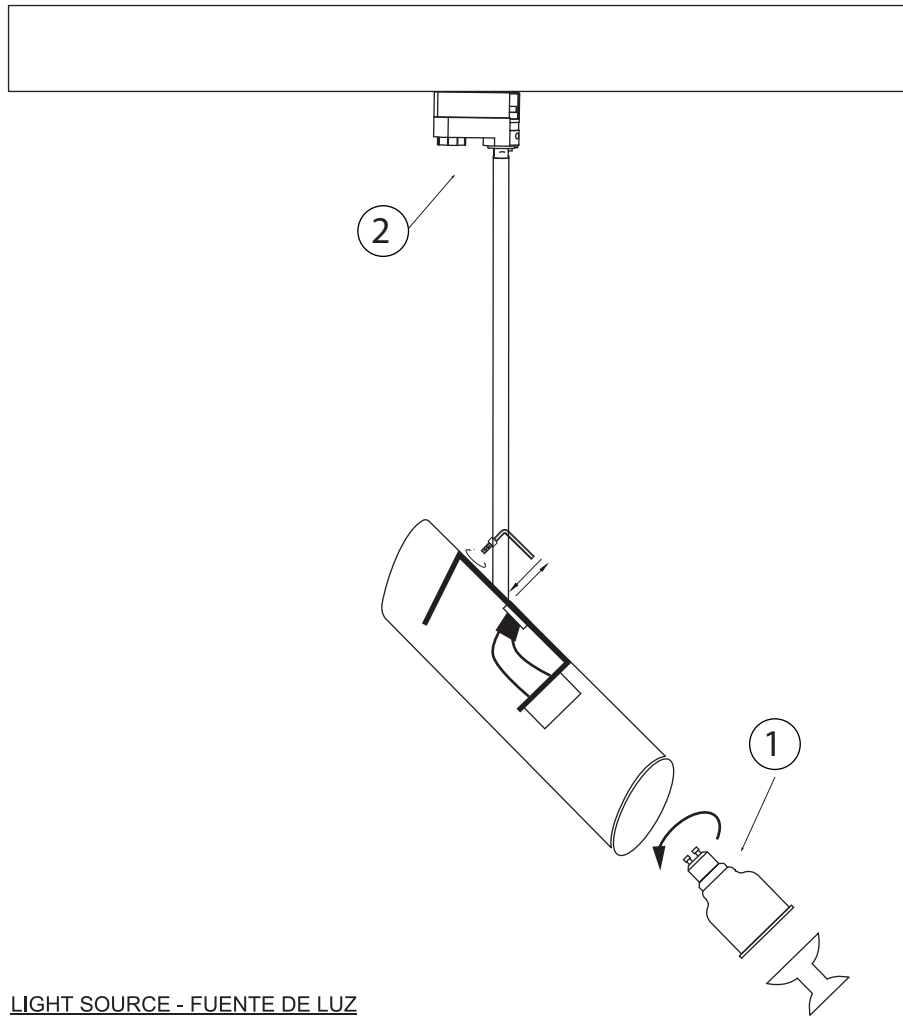

LINK

Ref. 29871 white
Ref. 29872 matt black
Ref. 29896 bronze

LIGHT SOURCE - FUENTE DE LUZ

1 x GU10 MAX 8W LED no incl

TECHNICAL FEATURES - CARACTERISTICAS TÉCNICAS

			100V-240V~50Hz/60Hz		±120°
					0,80Kg 1,76 lbs